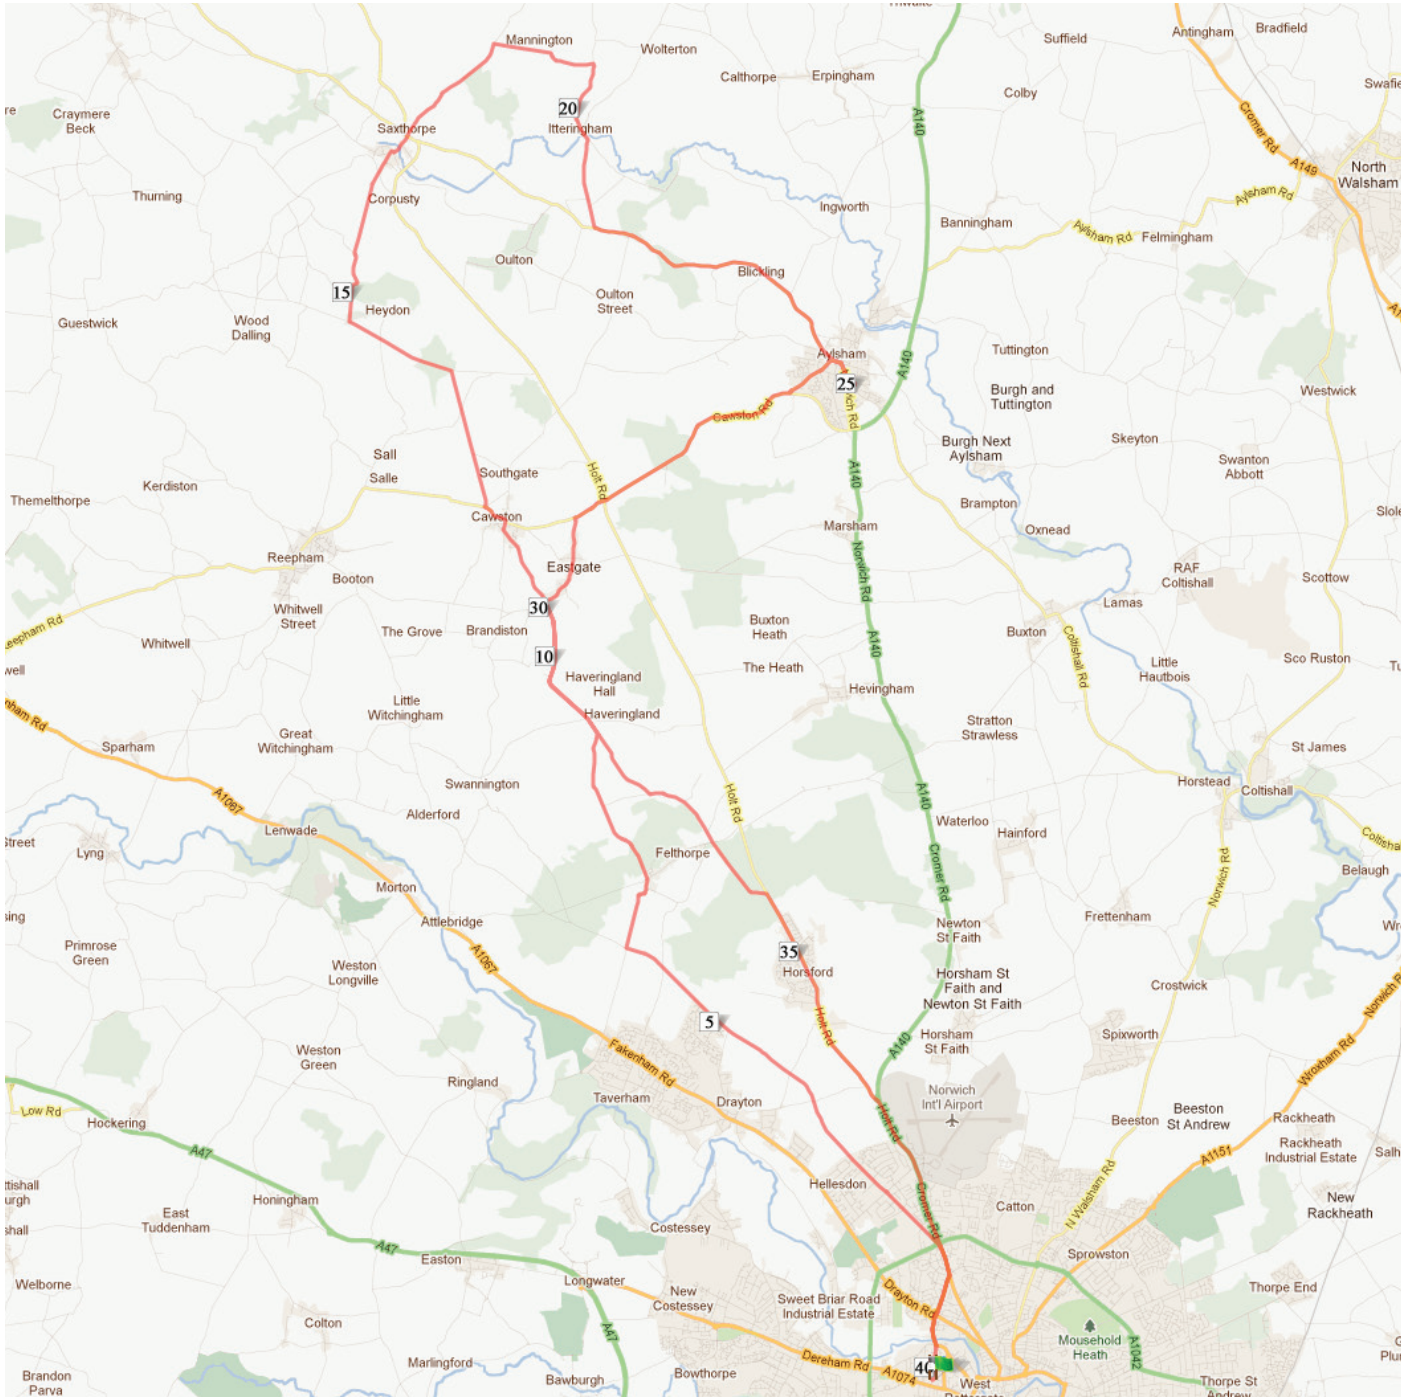

Club Route

Slow/steady ride 40 miles with a cafe stop at the Bure Valley Railway Station in Aylsham.

Altitude Chart

max height: 171ft
min height: 20ft
total asc: 909ft
total desc: 912ft

Weblink

http://gb.mapometer.com/cycling/route_1476977.html